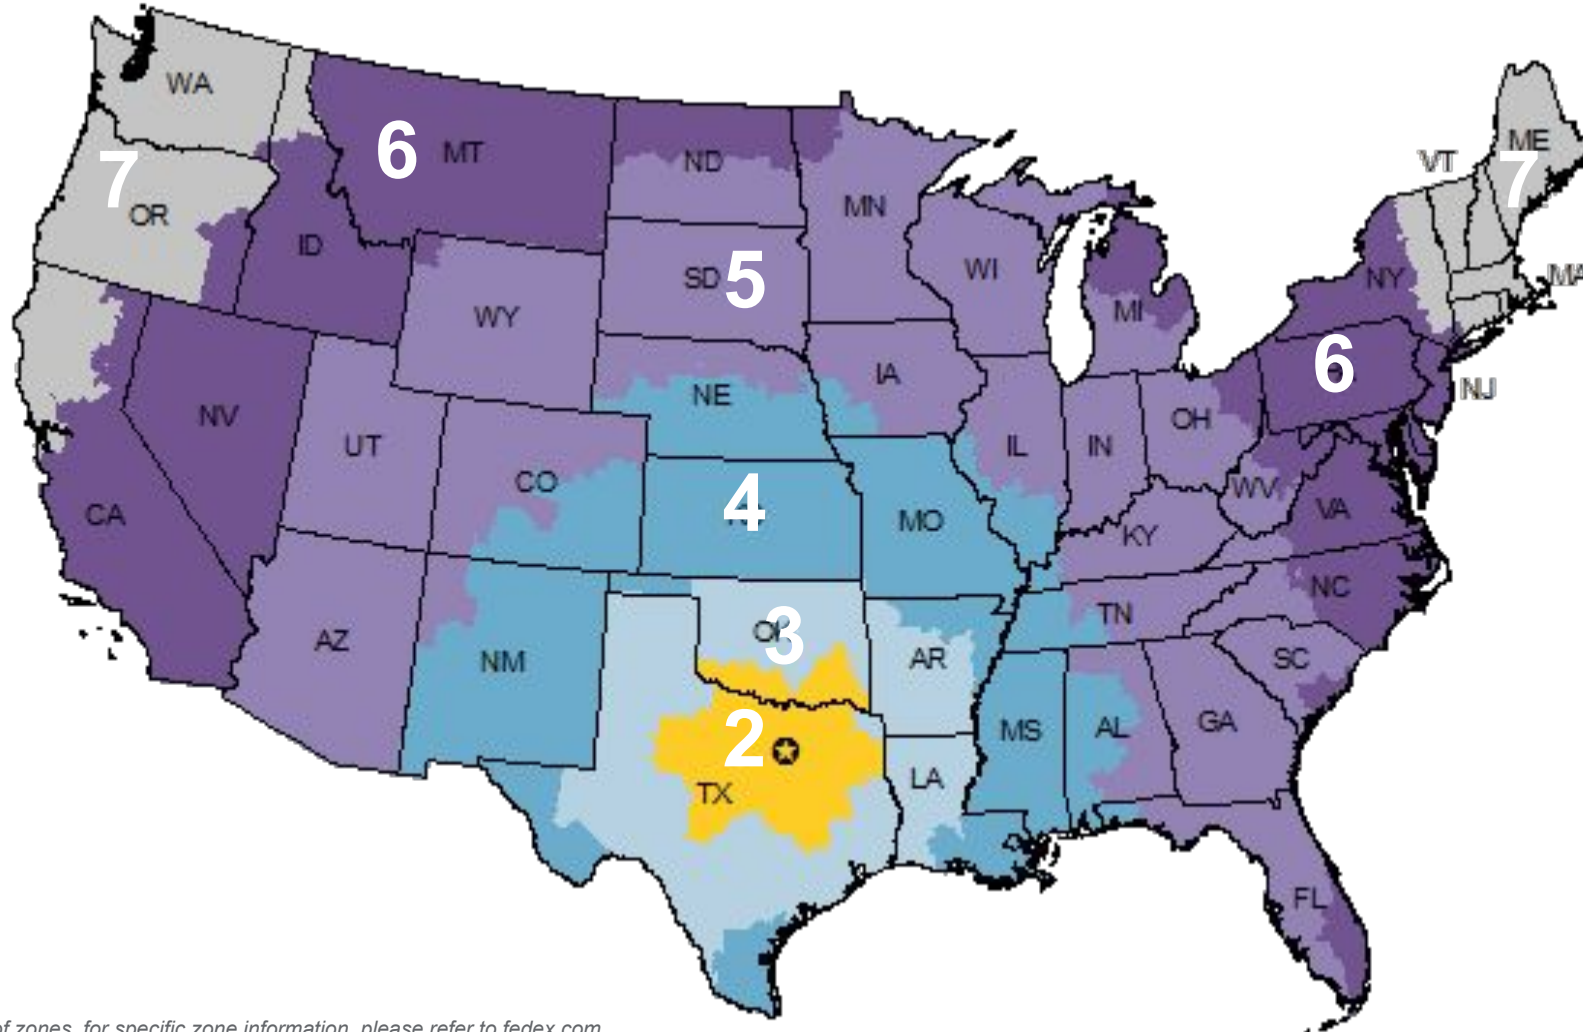

FedEx Zone - United States

FedEx Express and FedEx Ground

Zone

Zone 2 - Yellow

Zone 3 - Light Blue

Zone 4 - Teal

Zone 5 - Light Purple

Zone 6 - Dark Purple

Zone 7 - Gray

*This map is a general representation of zones, for specific zone information, please refer to [fedex.com](https://www.fedex.com)
This map illustrates zone coverage areas with respect to the specified origins as of 07/31/2019 for FedEx Express and FedEx Ground shipments*